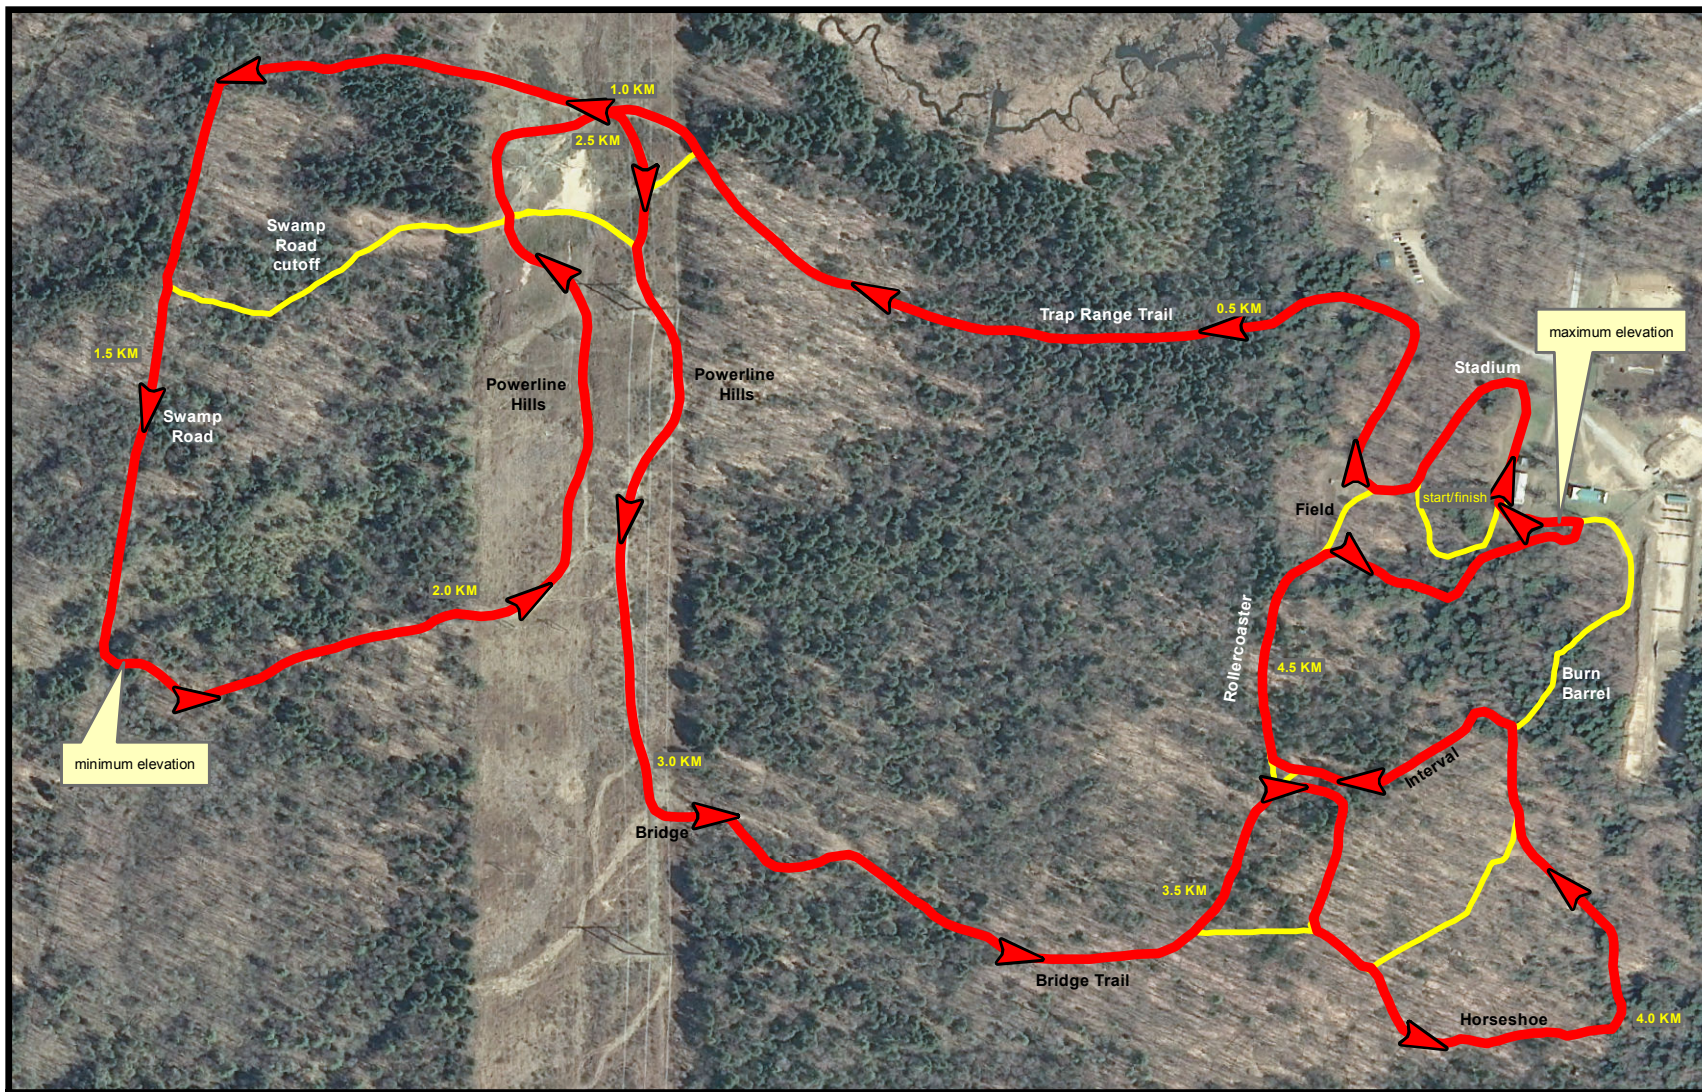

# Trenton Fish and Game Club Ski Trails

Race course profile  
Approximate start/finish line on left  
Profile follows ski direction indicated by arrows on map